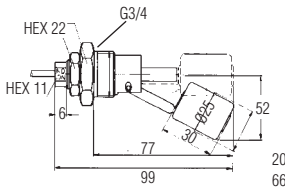

# Single Level Switches, side mounted LS-1050E, LS-2050E, LS-52100E

LEVEL SWITCHES

SINGLE POINT

LEVEL SWITCHES

### LS-1050E

External/Internal Mounting  
For up to 20mm wall  
(Hole Ø 17mm Internal Mount)

## Specifications

	LS-1050E	LS-2050(E) Brass/Buna N	LS-2050(E) SSteel/SSteel	LS-52100E
<b>Materials</b>				
<b>Stem/mounting</b>	Brass	Brass	Stainless Steel	Stainless Steel
<b>Float option</b>	Stainless Steel	Buna N	Stainless Steel	Stainless Steel
<b>Lead wire jacket</b>	PVC			
<b>Min. specific gravity of the liquid</b>	0.7 Stainless Steel	0.8	0.9	0.85
<b>Operating temperature -40°C to</b>	+100°C	80°C Water 110°C Oil	+150°C	+150°C
<b>Operating pressure Max @ 25°C</b>	16 bar	10 bar	60 bar	35 bar
<b>Switch SPST</b>	50 VA	SPDT 20 VA	SPDT 20 VA	SPDT 20 VA
<b>Lead wire gauge (Approx 1m long)</b>	Cable 0.34mm <sup>2</sup>	Cable 0.34 mm <sup>2</sup> PVC Terminal box	Cable 0.5mm <sup>2</sup> silicone Terminal Box	Cable 0.5mm <sup>2</sup> silicone Terminal Box
<b>Float arc</b>	36mm			
<b>Protection rating</b>	IP64	IP65	IP65	IP65
<b>Weight approx.</b>	300g	300g	350g	300g