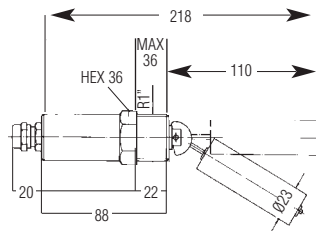

LS-2050E Brass/Buna N

General Purpose materials designed to provide reliable service in oils and water.