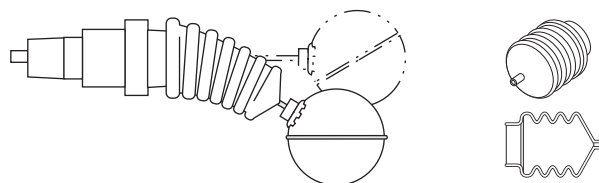

With Optional Bellows

Seals moving parts from debris and particulates that might impede shuttle movement. Available for all stainless steel LS-205E with 50mm float.

Temperature: 120°C max, Pressure; 1 bar max; Material; Buna N (Nitrile)