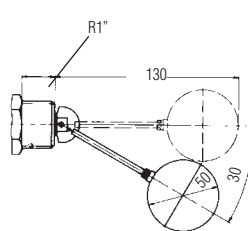

LS-52100E

Rugged, all stainless steel unit offers a broad chemical compatibility at temperatures to 150°C