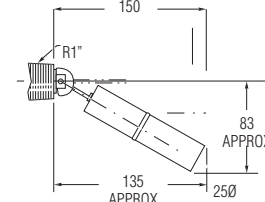

### LS-1050E

External/Internal Mounting  
For up to 20mm wall  
(Hole Ø 17mm Internal Mount)

## Specifications

	LS-1050E	LS-2050(E) Brass/Buna N	LS-2050(E) SSteel/SSteel	LS-52100E
<b>Materials</b>				
<b>Stem/mounting</b>	Brass	Brass	Stainless Steel	Stainless Steel
<b>Float option</b>	Stainless Steel	Buna N	Stainless Steel	Stainless Steel
<b>Lead wire jacket</b>	PVC			
<b>Min. specific gravity of the liquid</b>	0.7 Stainless Steel	0.8	0.9	0.85
<b>Operating temperature -40°C to</b>	+100°C	80°C Water 110°C Oil	+150°C	+150°C
<b>Operating pressure Max @ 25°C</b>	16 bar	10 bar	60 bar	35 bar
<b>Switch SPST</b>	50 VA	SPDT 20 VA	SPDT 20 VA	SPDT 20 VA
<b>Lead wire gauge (Approx 1m long)</b>	Cable 0.34mm <sup>2</sup>	Cable 0.34 mm <sup>2</sup> PVC Terminal box	Cable 0.5mm <sup>2</sup> silicone Terminal Box	Cable 0.5mm <sup>2</sup> silicone Terminal Box
<b>Float arc</b>	36mm			
<b>Protection rating</b>	IP64	IP65	IP65	IP65
<b>Weight approx.</b>	300g	300g	350g	300g